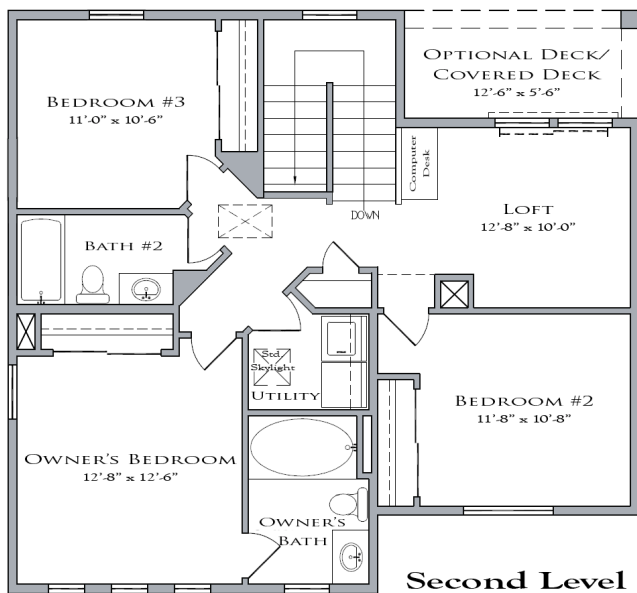

### Luxury Owner's Suite Extension 75 Additional Square Feet

Eleanor Roosevelt, wife of President Franklin D. Roosevelt, was his “eyes and ears” when he could not travel freely due to his disability. Her positions on issues like civil rights were often ahead of her husband and the rest of the country. She was key in establishing the U.N. Declaration of Human Rights. Eleanor was a strong pioneering woman and she did it right...

All square footage is approximate. Renderings are artist's conceptions and may vary slightly from actual home. Homes may be built in reverse of plans shown, depending on site conditions. Minor architectural changes may be made occasionally at the option of the builder. Please contact your Sales Consultant for details.