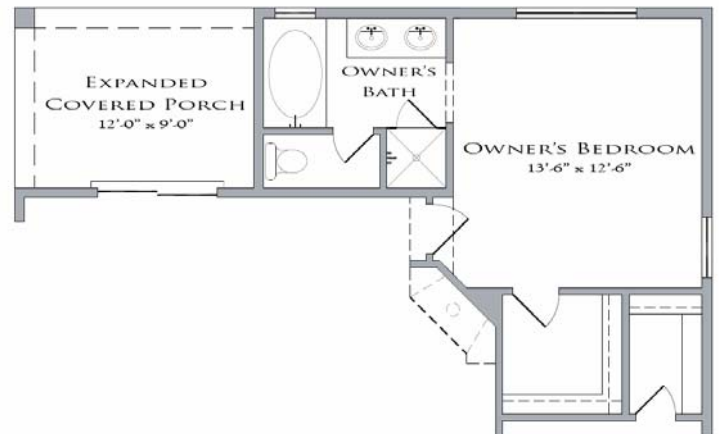

Luxury Owner's Suite Extension 69 Additional Square Feet

Frida Kahlo was a Mexican painter whose primitive-like style reflected Mexican folk culture, her own pain and suffering, both physical and emotional. Frida's work continues to be a creative inspiration and she did it right.

All square footage is approximate. Renderings are artist's conceptions and may vary slightly from actual home. Homes may be built in reverse of plans shown, depending on site conditions. Minor architectural changes may be made occasionally at the option of the builder. Please contact your Sales Consultant for details.